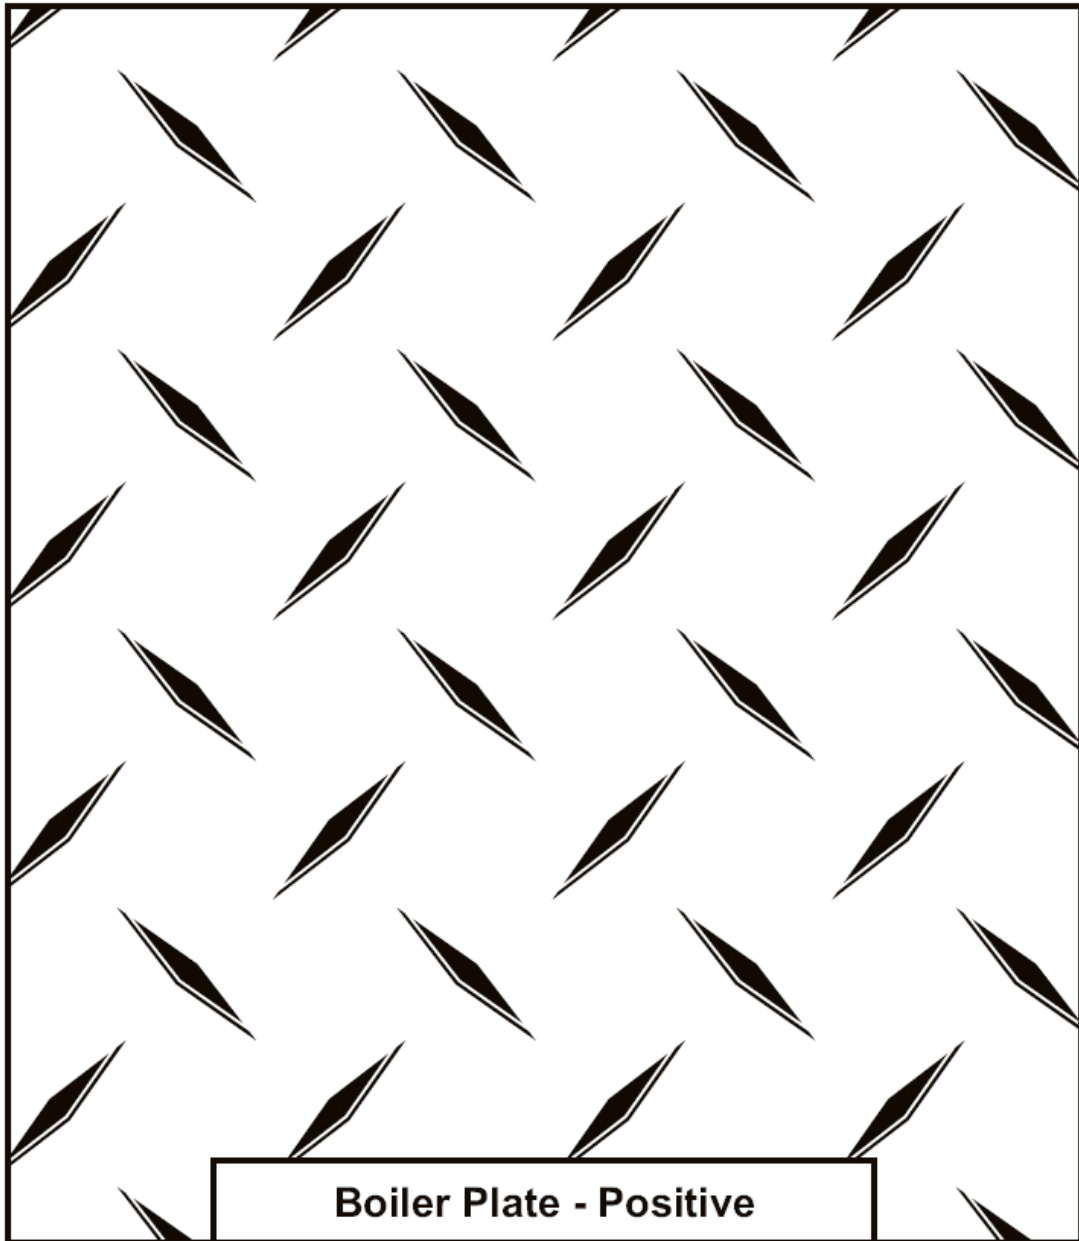

TRACTION CONTROL FLOORING PATTERNS

Patterns are 100% scale

TRACTION CONTROL FLOORING PATTERNS

Patterns are 100% scale

Sierra
Glass
Block

Hawaii
Glass
Block

GLASSWALK[™]
IBP GLASS FLOOR SYSTEMS

BLOCKPRO
GLASS BLOCK SYSTEMS AND NATIONAL NETWORK