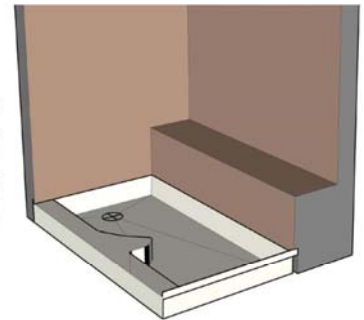

Tub & Shower Replacement Kit

Turn your basic tub or shower into a custom door-less shower with a beautiful radius glass block wall.

Shower pan and glass block wall install in just a few hours.

Tub and Shower Replacement Kit

Glass Block Modular Wall Kit includes:
Assembled Modular Walls with Glass End Caps, Finishing Grout, Anchors, Screws, Shims and Silicone

Shower Pan includes:
Brass No-Caulk Drain

Tub Replacement Floor Plan
Available in right or left entry

Framed Bench Option
For added space if desired

Glass Block Choices
Decora® Icescapes®

Grout Choices
White Biscuit

Glass End Cap Colors
Snow White Biscuit Glass Hue

Acrylic Pan Colors
White Biscuit

10 YEAR LIMITED WARRANTY