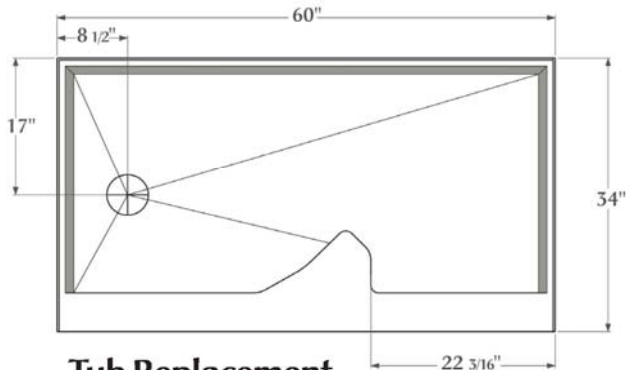

Tub Replacement Floor Plan
Available in right or left entry

Framed Bench Option
For added space if desired